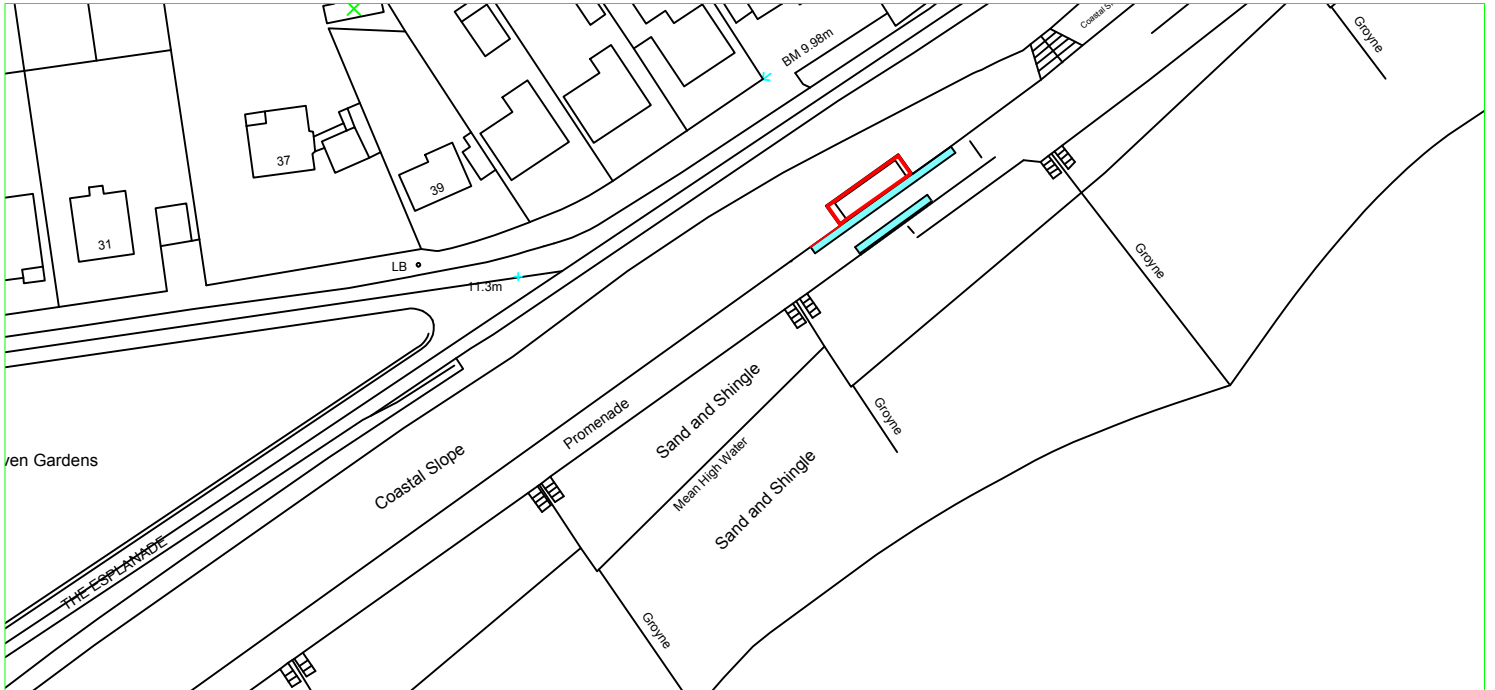

Reproduced from the Ordnance Survey Mapping with the permission of the controller of H.M. Stationery Office. Crown Copyright. Unauthorised reproduction infringes on Crown Copyright and may lead to Prosecution or Civil Proceedings
 TENDRING DISTRICT COUNCIL LICENCE No. 100186842005

<p>TENDRING DISTRICT COUNCIL</p> <p>M. KNAPPETT BA(hons). DMS. MCIH. HEAD OF CORPORATE PERFORMANCE</p>	<p>Title Kiosk 9, Lower Promenade, The Esplanade, Holland on Sea</p> <p>Date: 22 June 2017</p>	<p>Scale: 1:1250 (top) 1:200 (bottom)</p> <p>Drawn By: J. Weavers</p> <p>Drawing No. & Revision 1 B</p>
---	---	--